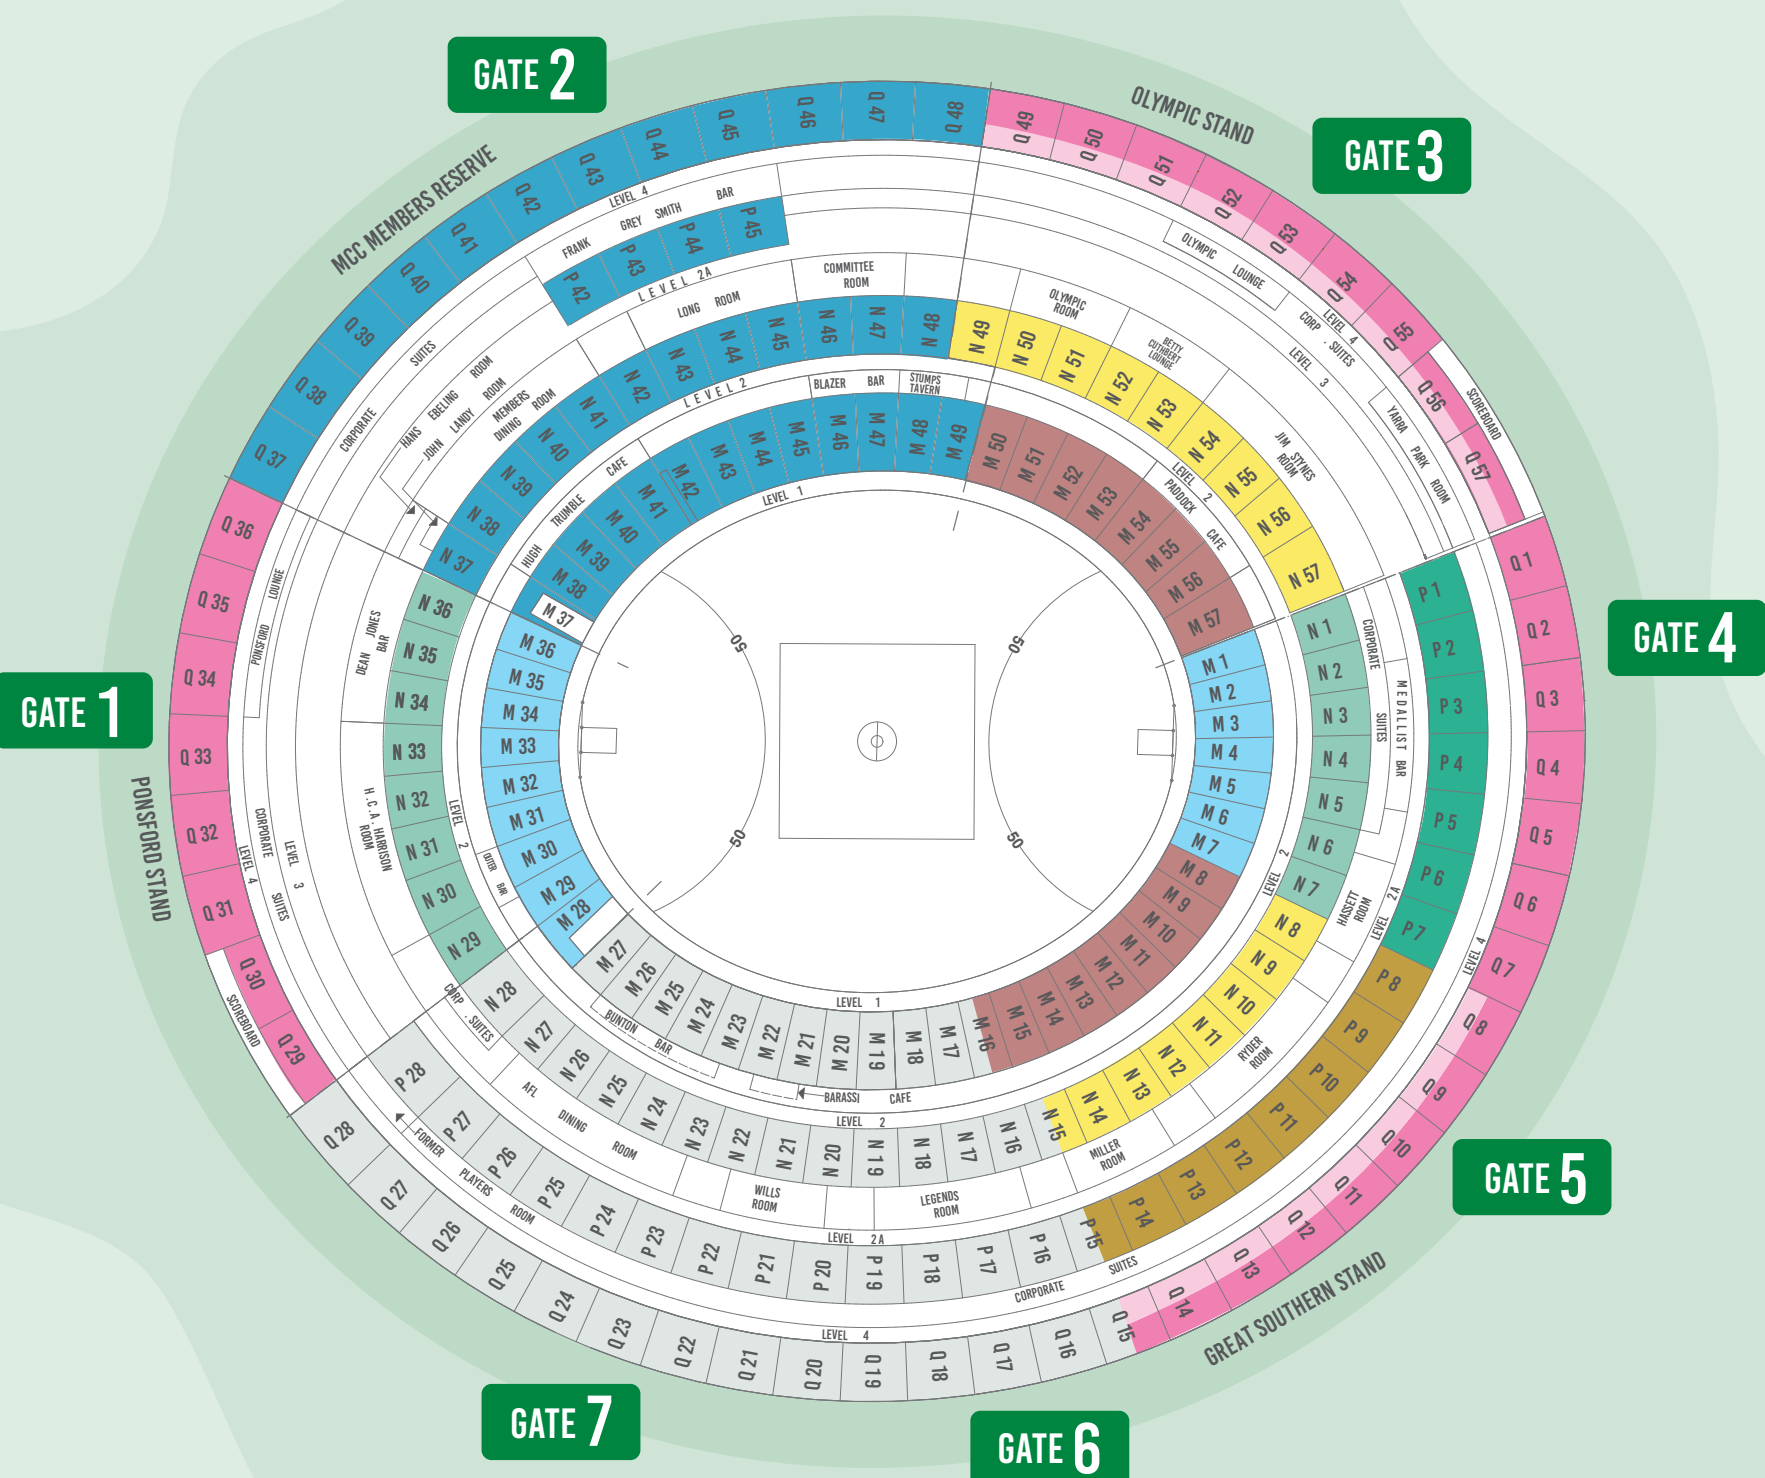

AFL HOME AND AWAY SEASON 2019

- LEVEL 2 WING
- LEVEL 2 GOAL
- LEVEL 1 WING
- LEVEL 1 GOAL
- LEVEL 2A WING
- LEVEL 2A GOAL
- LEVEL 4 FRONT
- LEVEL 4
- AFL MEMBERS RESERVE
- MCC MEMBERS RESERVE

NOT TO SCALE
SUBJECT TO CHANGE